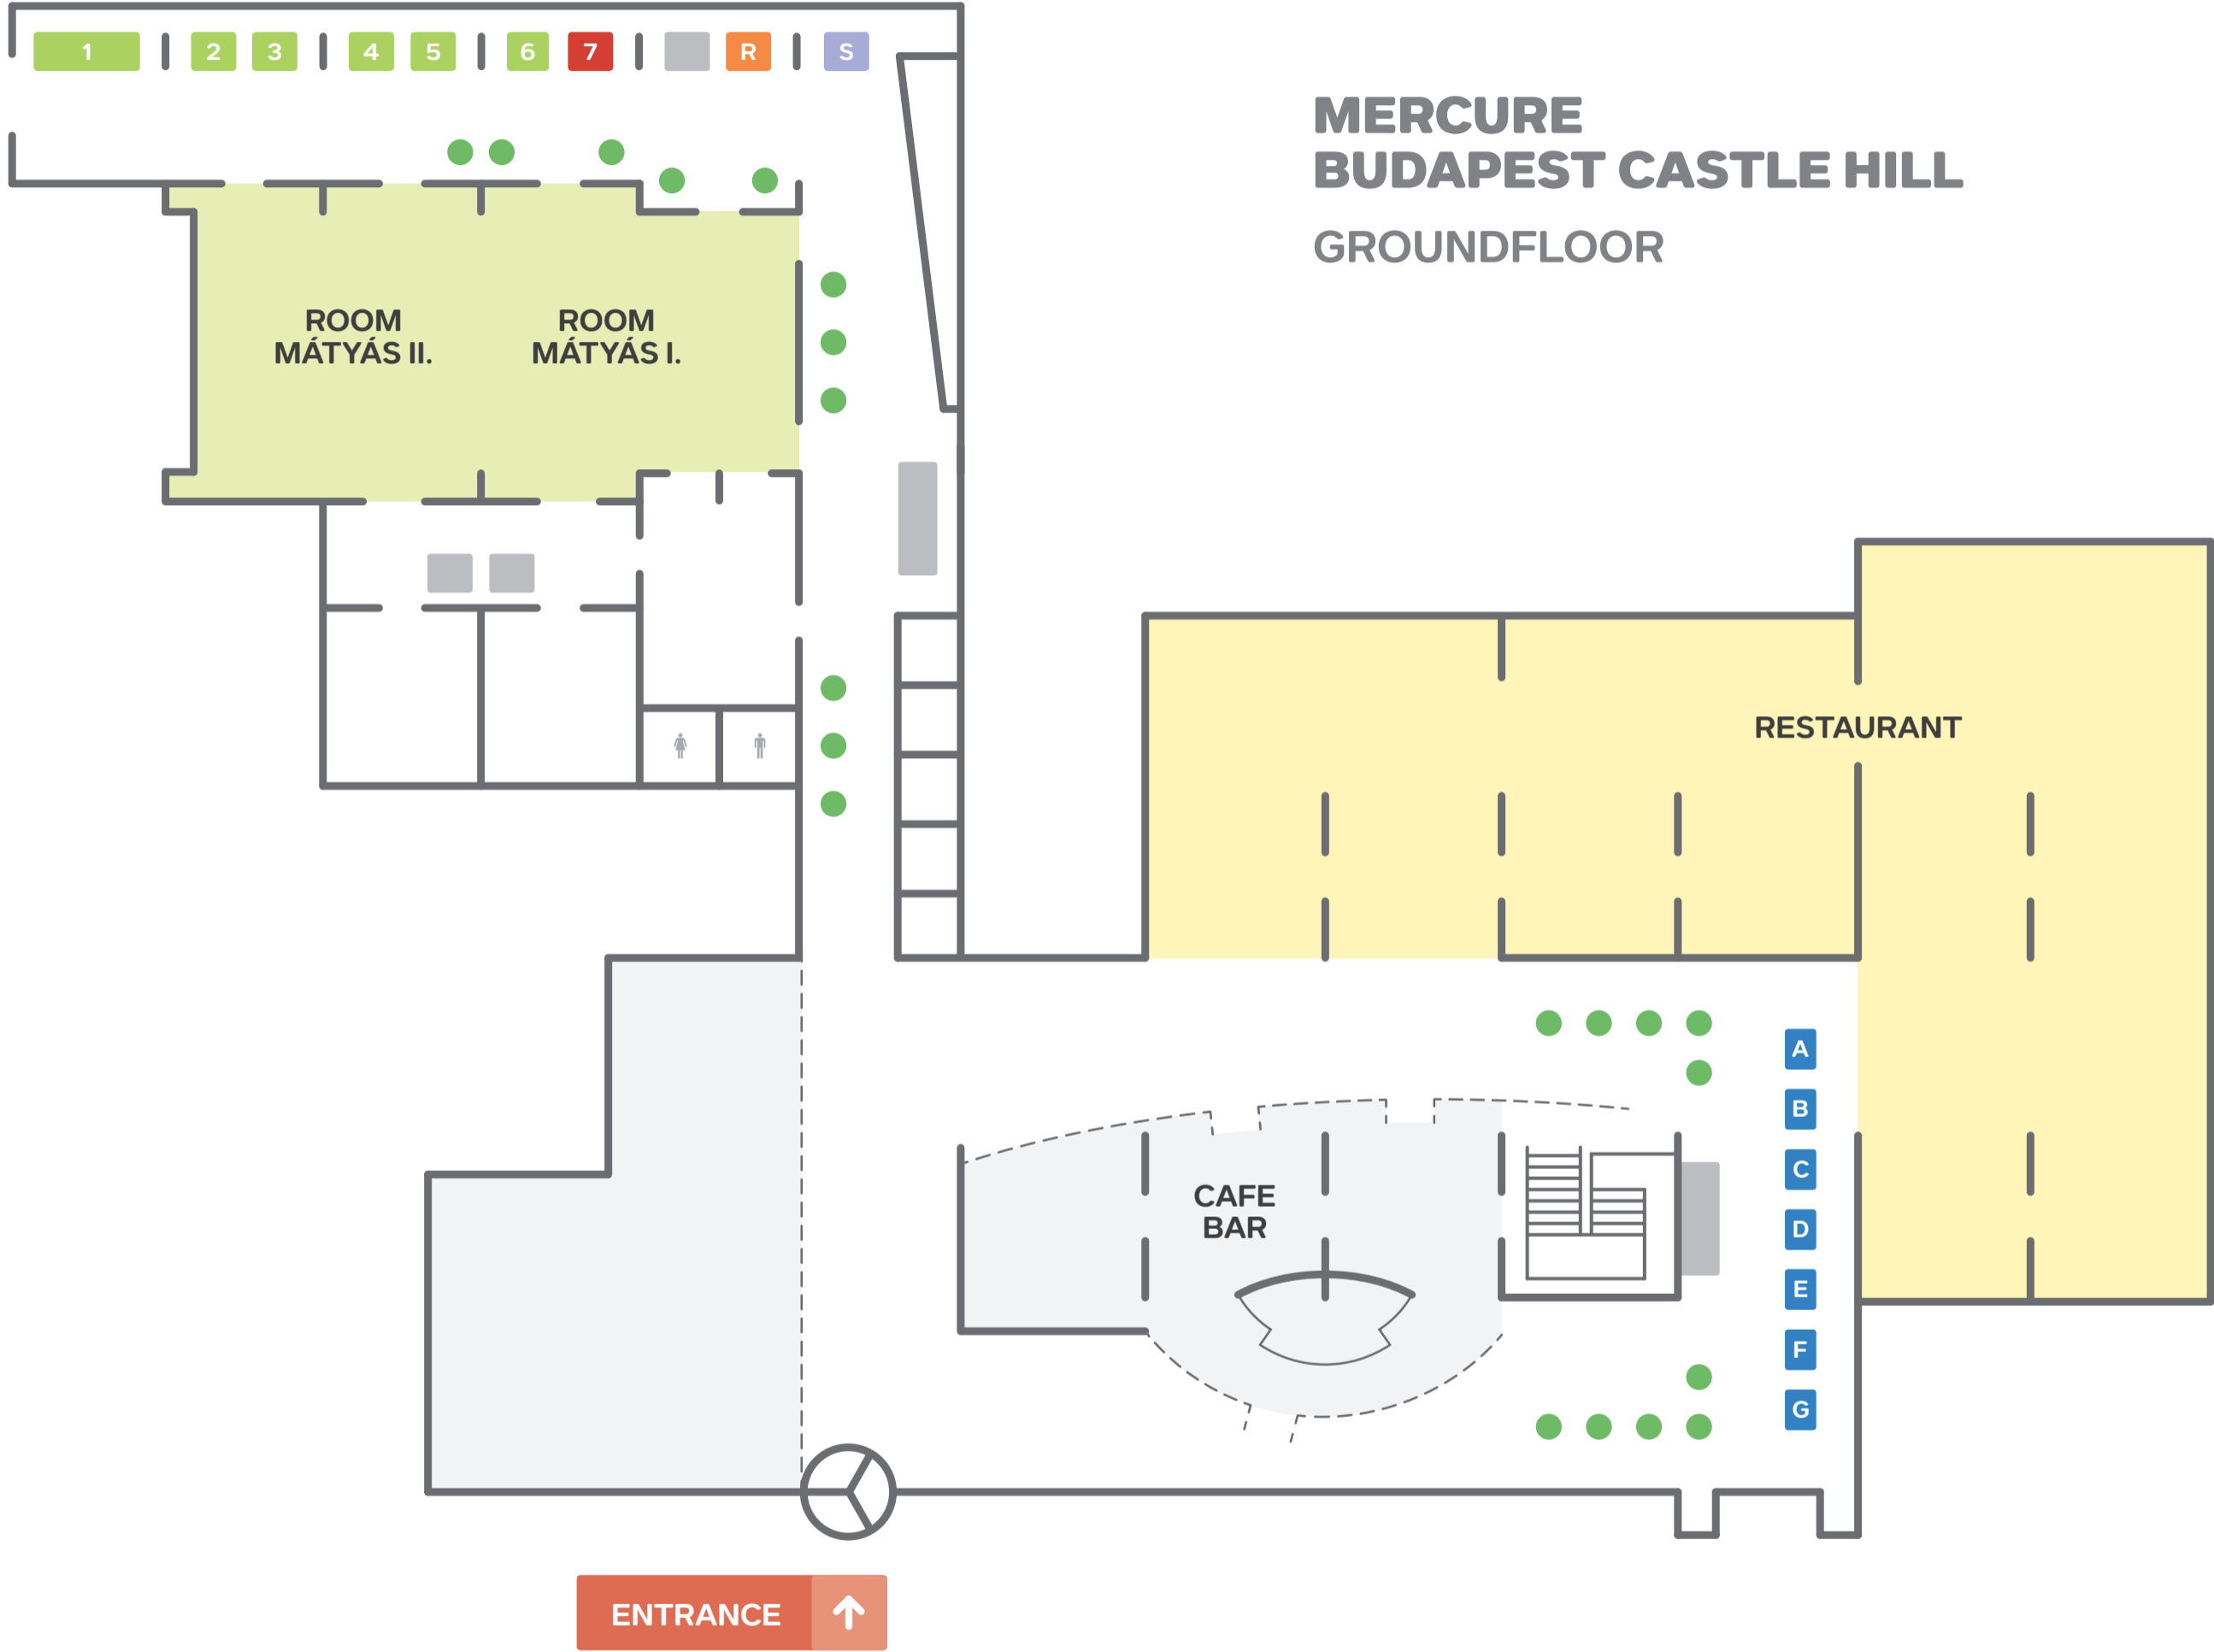

**MERCURE
BUDAPEST CASTLE HILL
GROUNDFLOOR**

EXHIBITORS

7 CAEN SpA

- AVAILABLE SPACE FOR EXHIBITORS
- REGISTRATION DESK
- STANDING COFFEE TABLE
- BOOKED SPACE
- SLIDE-CHECK DESK
- COFFEE / COOKIES
- DIGITAL POSTERS