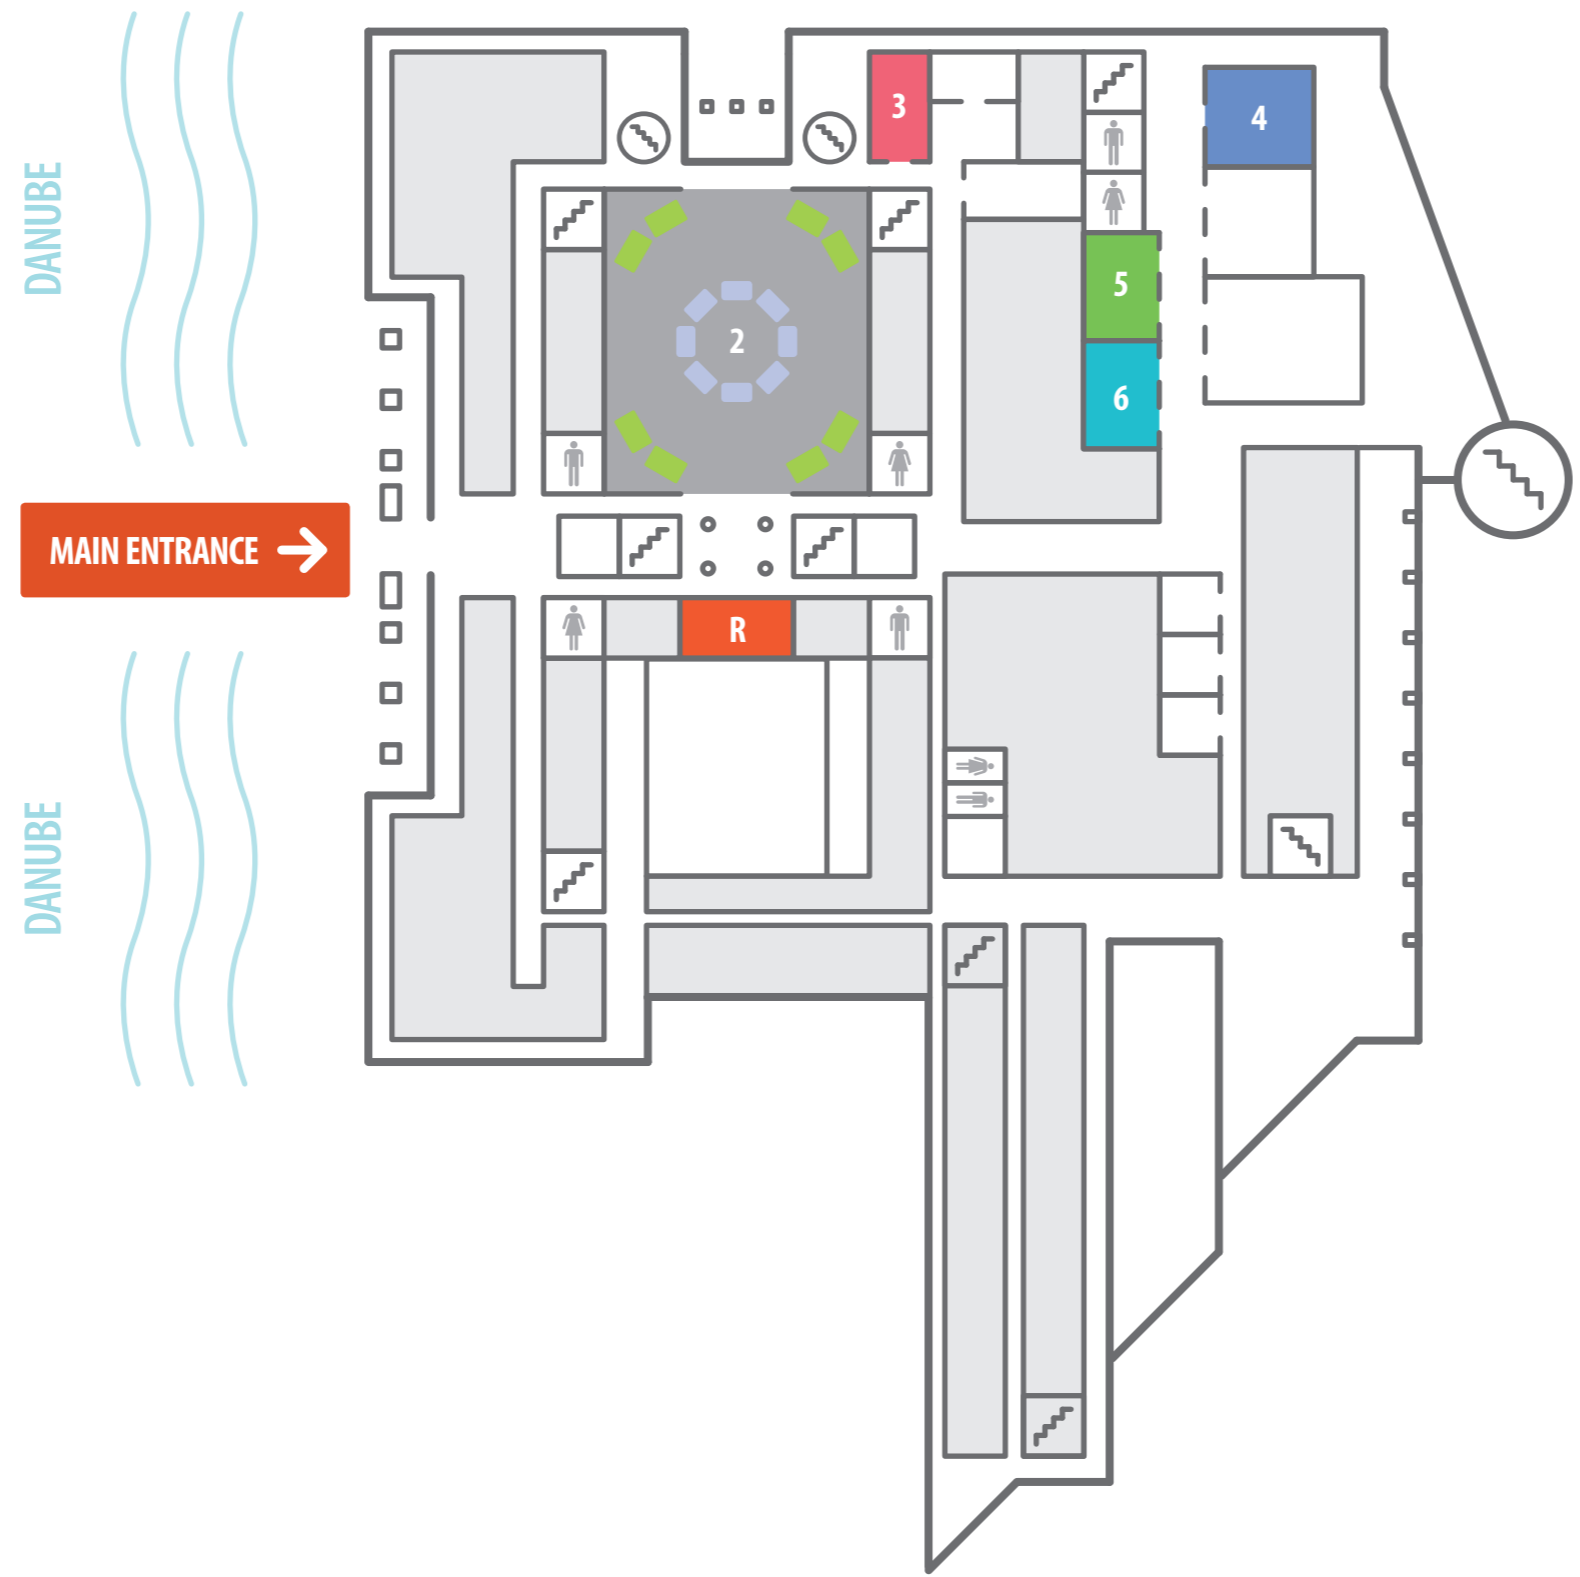

ELTE Conference Center

- R Registration desk
- 1 Conference room
- 2 Aula (Exhibition + Poster section + Catering)
- 3 Lecture hall (100A)
- 4 Jánosy room
- 5 Marx room
- 6 Jedlik room

- Available space for Exhibitors
- Catering

GROUND FLOOR

LEVEL -1